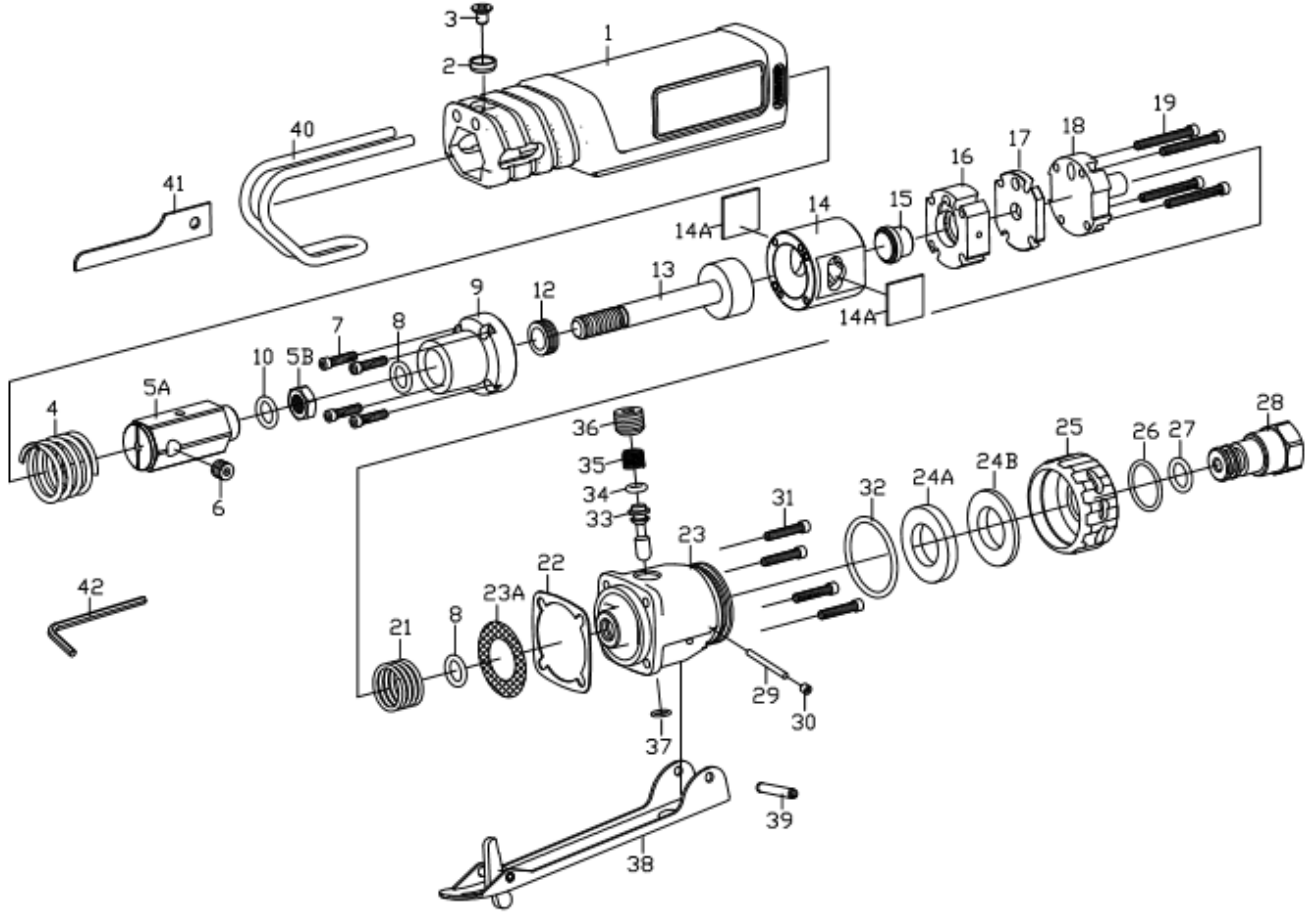

OS-311M **GAV** HAVALI TESTERE MOTORU

No.	Part No.	Parça Adı	Adet	No.	Part No.	Parça Adı	Q'ty
1	311M101B	Body	1	23A	210M706	Filter	1
2	315104	Spacer	1	24A	301709	Muffler	1
3	CF0040004N	Screw	1	24B	OR1419	O-Ring	1
4	311M607	Shock Absorbent Spring	1	25	311M105	Exhaust Deflector	1
5A	311M407	Blade Holder Ass'y	1	26	OR1619	O-Ring	1
5B	311M408	Screw	1	27	OR0913	O-Ring	1
6	HS00610006	Set Screw	1	28	311M702	Air Inlet	1
7	HC00305012E	Screw	4	29	RP2012	Front Dowel Pin	1
8	OR0812	O-Ring	2	30	HS00305003	Set Screw	1
9	311M403	Cylinder Head Ass'y	1	31	HC00305014	Screw	4
10	OR0609-1	O-Ring	1	32	OR2630	O-Ring	1
12	314418	Bumper	1	33	311M602	Valve Stem	1
13	311M402	Piston Ass'y	1	34	OR0307	O-Ring	1
14	311M401	Cylinder	1	35	318603	Spring	1
14A	210M715	Muffler	2	36	HS01802808	1/8 Set Screw	1
15	314302	Automatic Valve	1	37	OR0507	O-Ring	1
16	311M301	Valve Chest	1	38	316611	Safety Lever Ass'y	1
17	311M303	Valve Seat	1	39	SP3020	Spring Pin	1
18	311M304	Adaptor	1	40	311M704	Holder	1
19	HC00305024E	Screw	4	41	314918Z	18T Saw Blade	1
21	311M608	Spring	1		314924Z	24T Saw Blade	1
22	311M202	Spacer	1		314932Z	32T Saw Blade	1
23	311M201B	Admission Valve Main Body	1	42	314933	3mm Hex Wrench	1